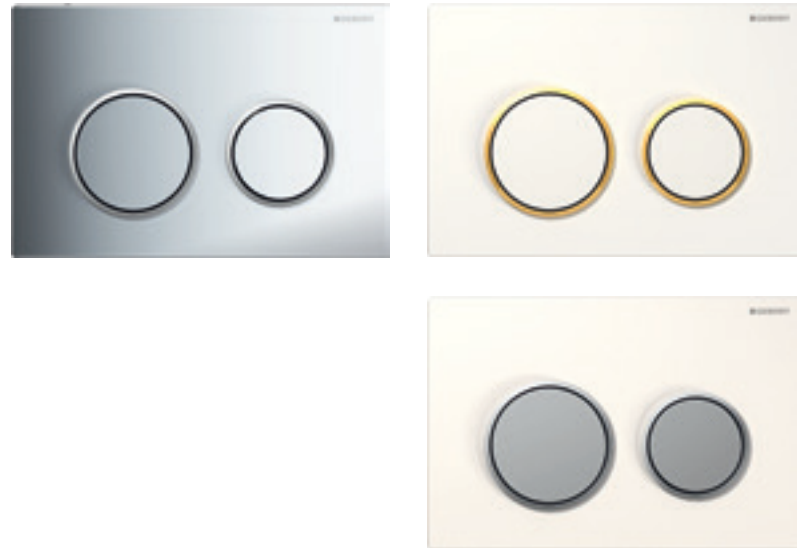

GEBERIT SIGMA20 DUAL EFFECT

- Seven colour variants.
- Water-saving dual flush actuation.
- Also available as an actuator plate for urinals.
- Made of high-quality plastic.
- Also available in stainless steel.
- Suitable for optional odour extraction unit (see page 62).

GEBERIT OMEGA20

WELL-ROUNDED

- Six colour variants.
- Impressively small dimensions.
- Water-saving dual flush.
- Round buttons with contrasting rings.
- For front or top actuation.
- Also available as an actuator plate for urinals.