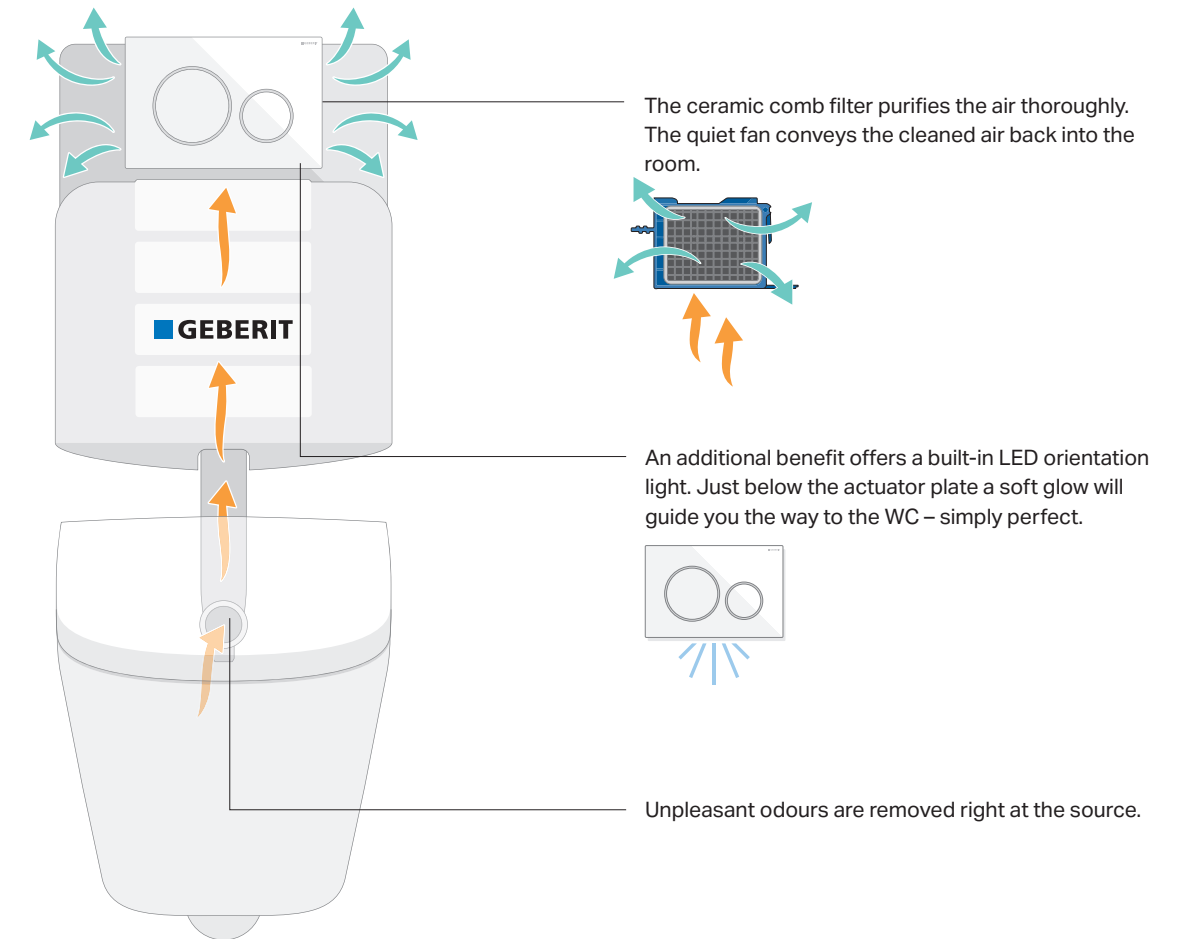

GEBERIT REMOTE FLUSH ACTUATIONS MORE CONVENIENT BY FAR

The optimal solution. Regardless of the construction situation, using a remote flush actuation can be a the right choice. For instance, in order to locate the flush actuation at a different location, if the design for the WC flush control calls for small but elegant, or if using a Geberit Omega concealed cistern with low construction height causes forceful contact between the WC lid and the front actuation. For such cases, Geberit offers various remote flush actuators with pneumatic force transmission, which can be placed anywhere within a 1.70 m radius of the concealed cistern.

→
TOUCHED A THOUSAND TIMES
The pneumatics of the Geberit remote flush actuators type 01 and type 10 have been tested for years of stress. The technology is based on air pressure (not on electrical current).

FRESH AIR FOR EVERYONE

Unpleasant odours in the toilet are a thing of the past. What is long since standard over every kitchen stove can now be applied in the bathroom. An effective way to get rid of unpleasant odours. The Geberit DuoFresh module removes the bad air directly from the WC ceramic appliance, purifies it using a ceramic honeycomb filter and then returns it to the room. This is extremely effective, as it prevents unpleasant odours from spreading throughout the bathroom in the first place, rendering air fresheners, lighting matches, opening windows and the like completely unnecessary. Thanks to a proximity sensor, the odour extraction always switches on automatically as soon as someone sits down on the toilet. The odour extraction is therefore also a great idea for guest WCs. Benefit from additional comfort thanks to an LED orientation light. The Geberit DuoFresh module can be easily installed in any Geberit Sigma cistern and can be combined with almost any actuator plate from the Sigma range.